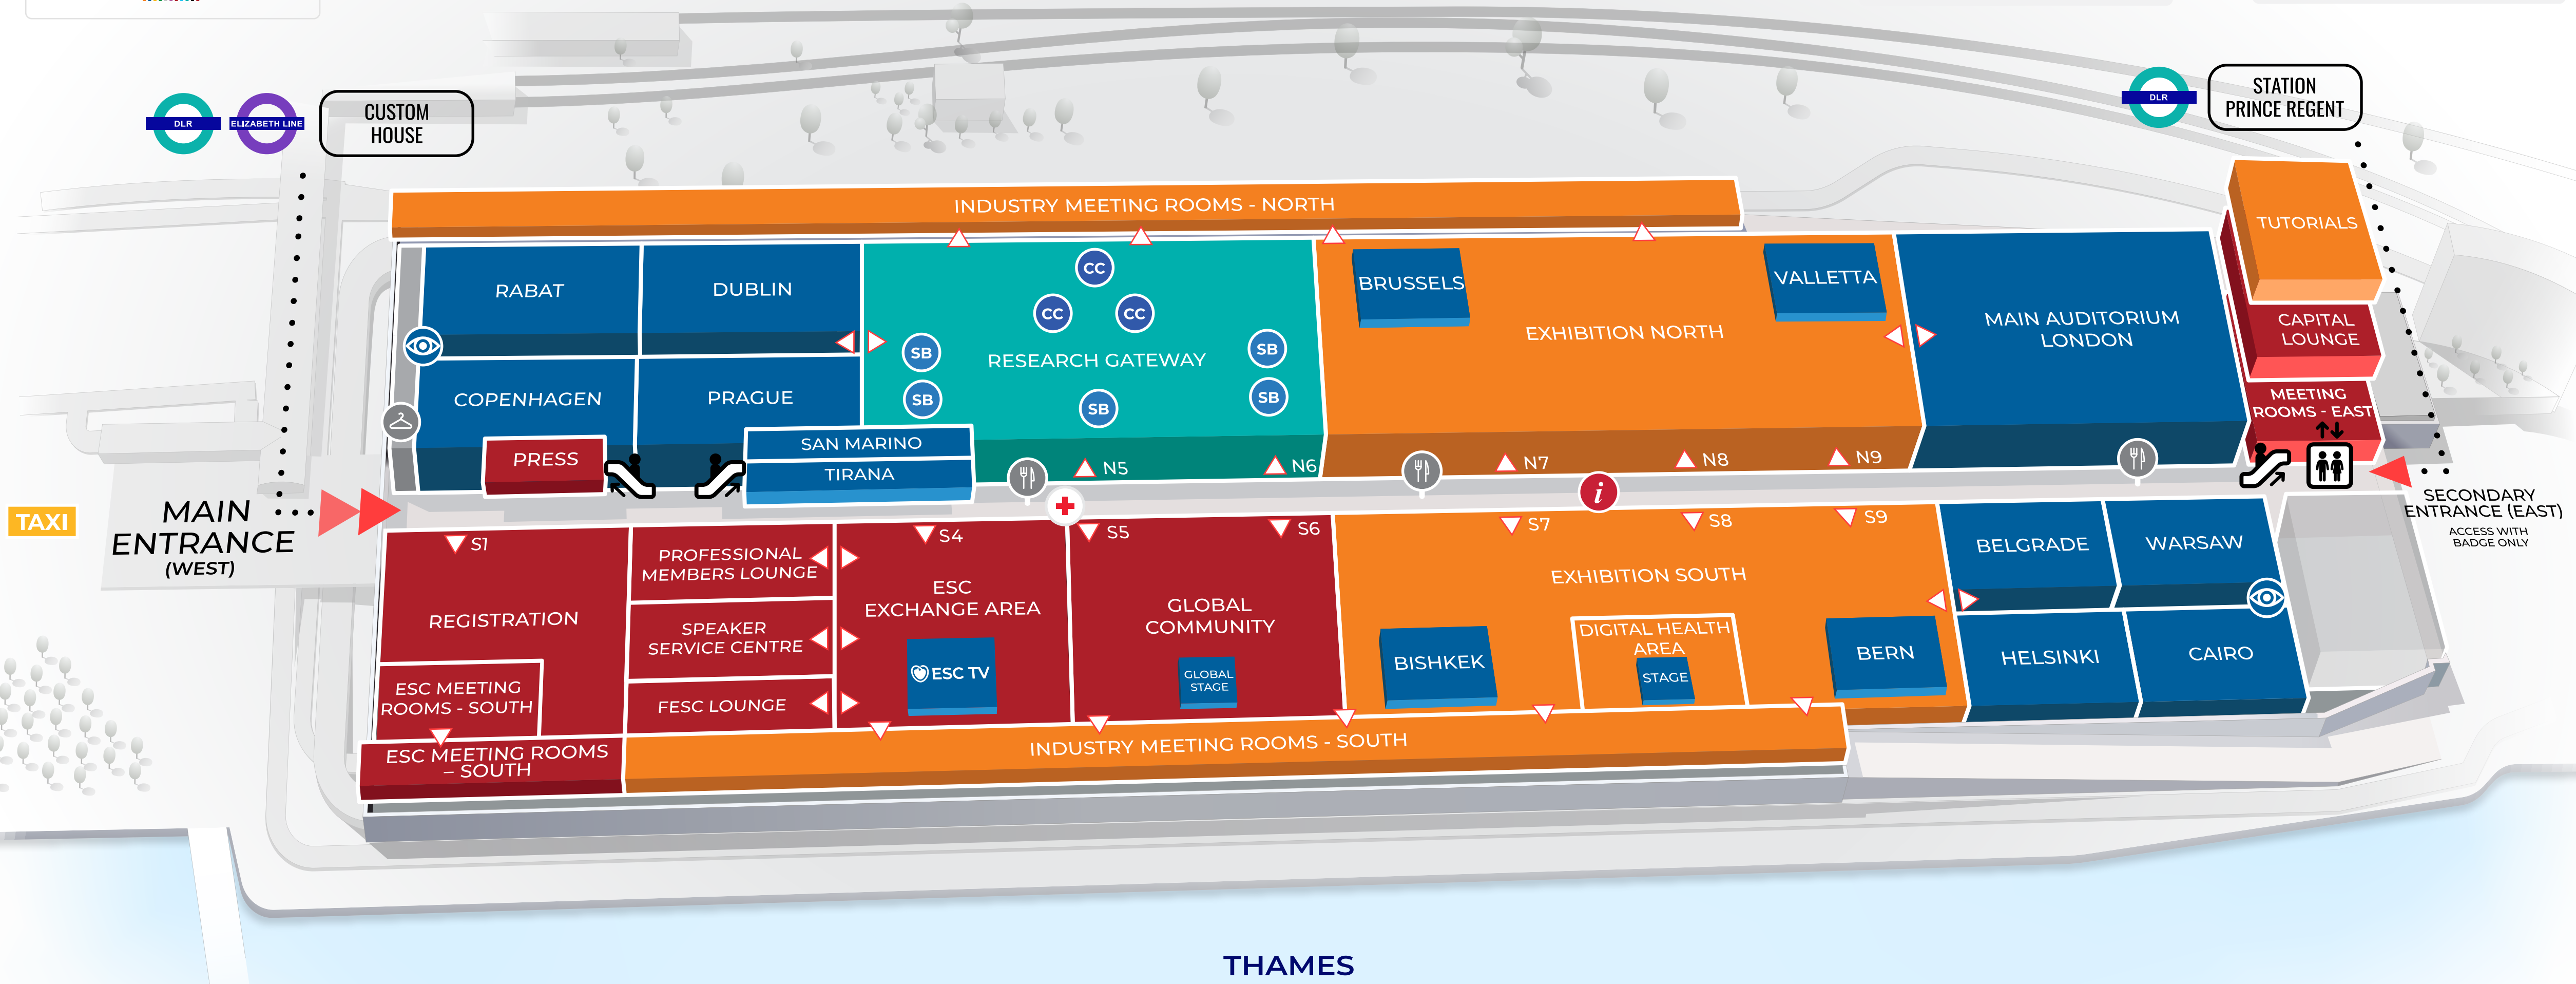

ESC Congress 2024 London

	STATION TAXI		INFO POINT
	CLINICAL CASE CORNER		FOOD COURT
	SCIENCE BOX		CLOAKROOM
	OVERFLOW		MEDICAL CARE

THAMES