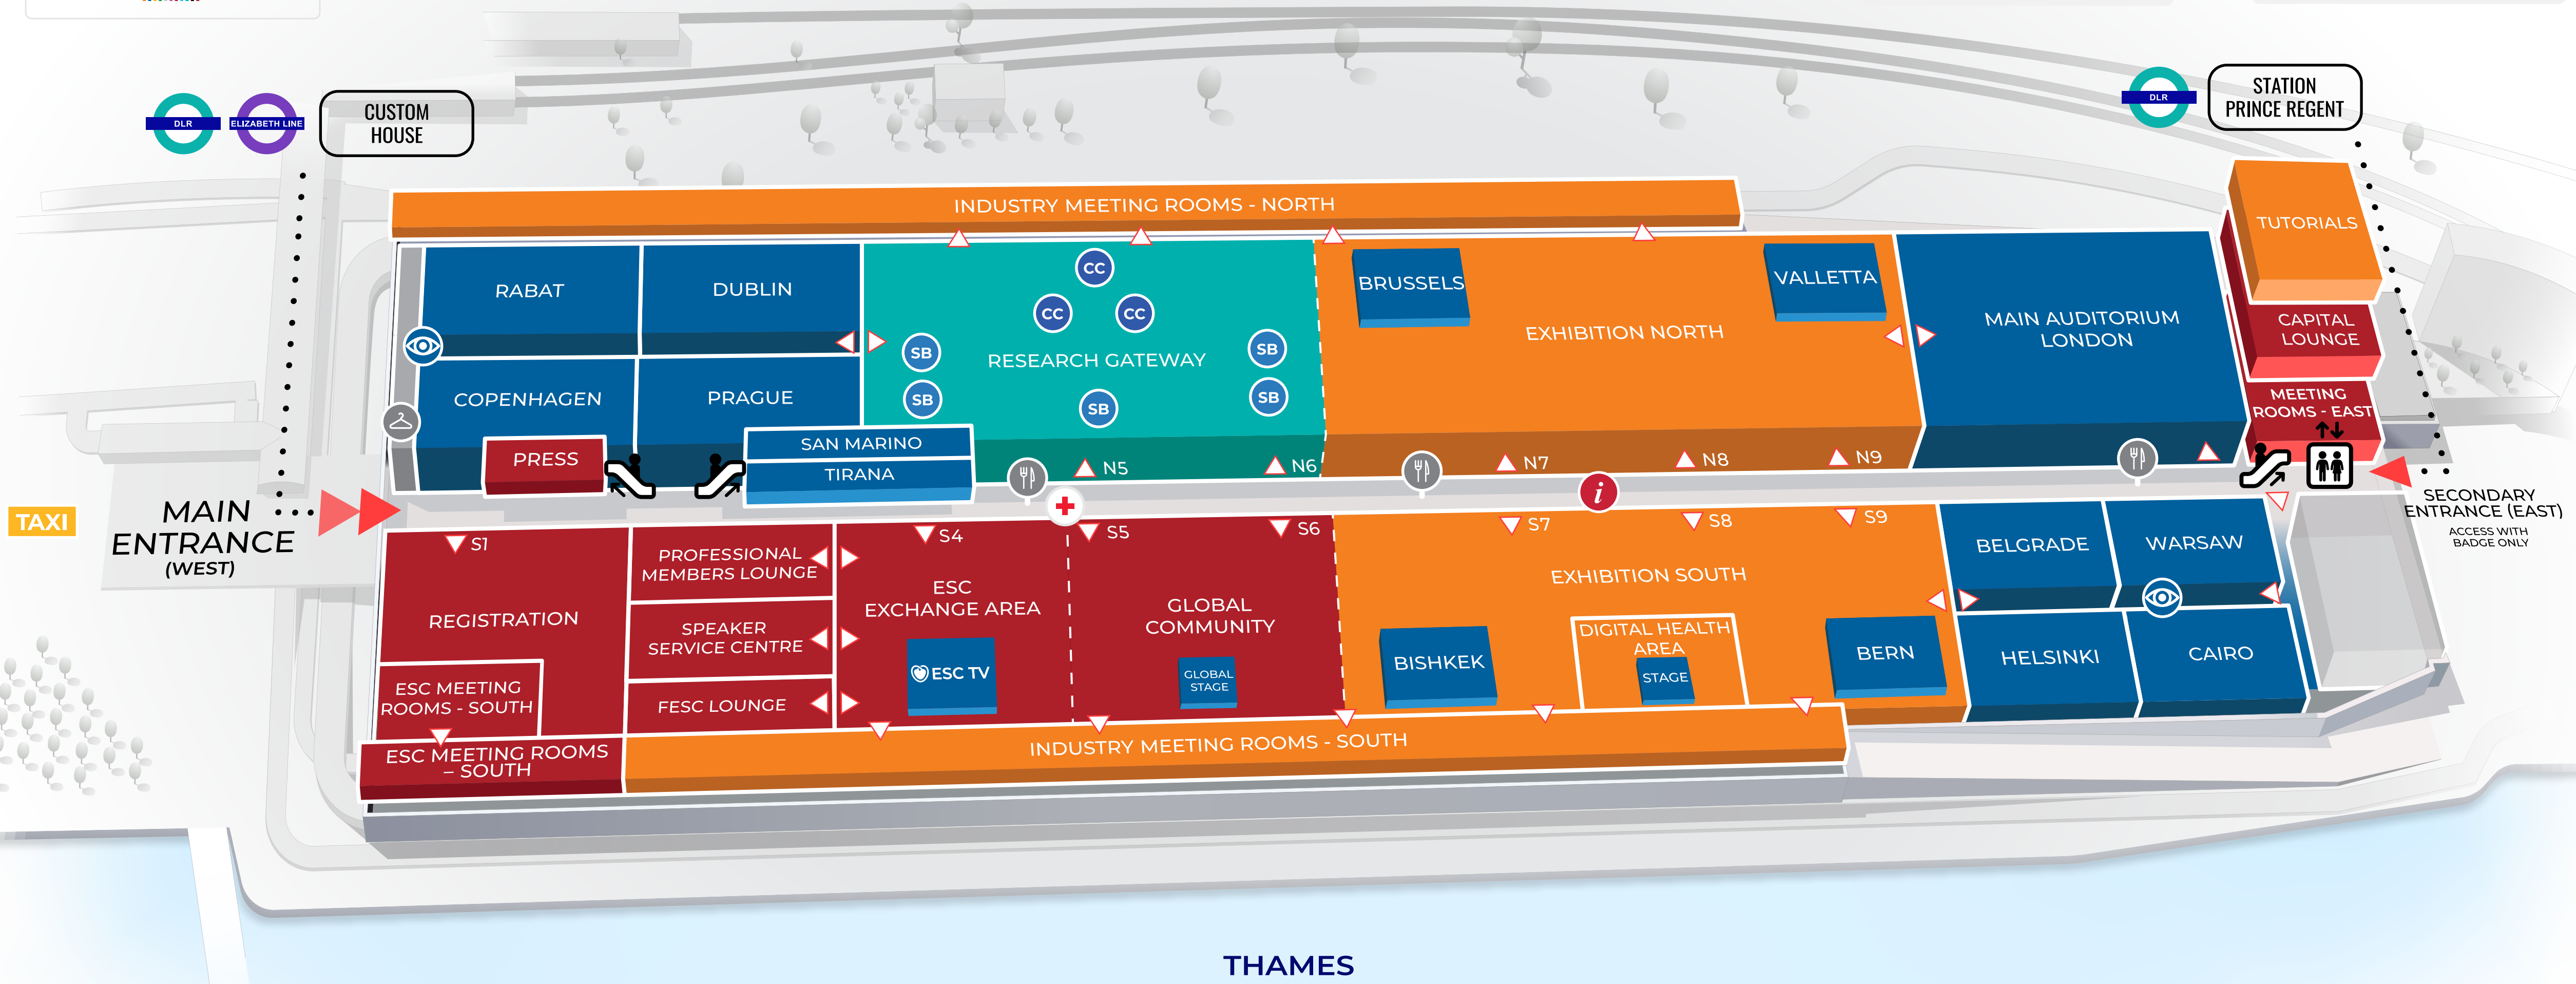

ESC Congress 2024 London

	STATION TAXI		INFO POINT
	CLINICAL CASE CORNER		FOOD COURT
	SCIENCE BOX		CLOAKROOM
	OVERFLOW		MEDICAL CARE

THAMES